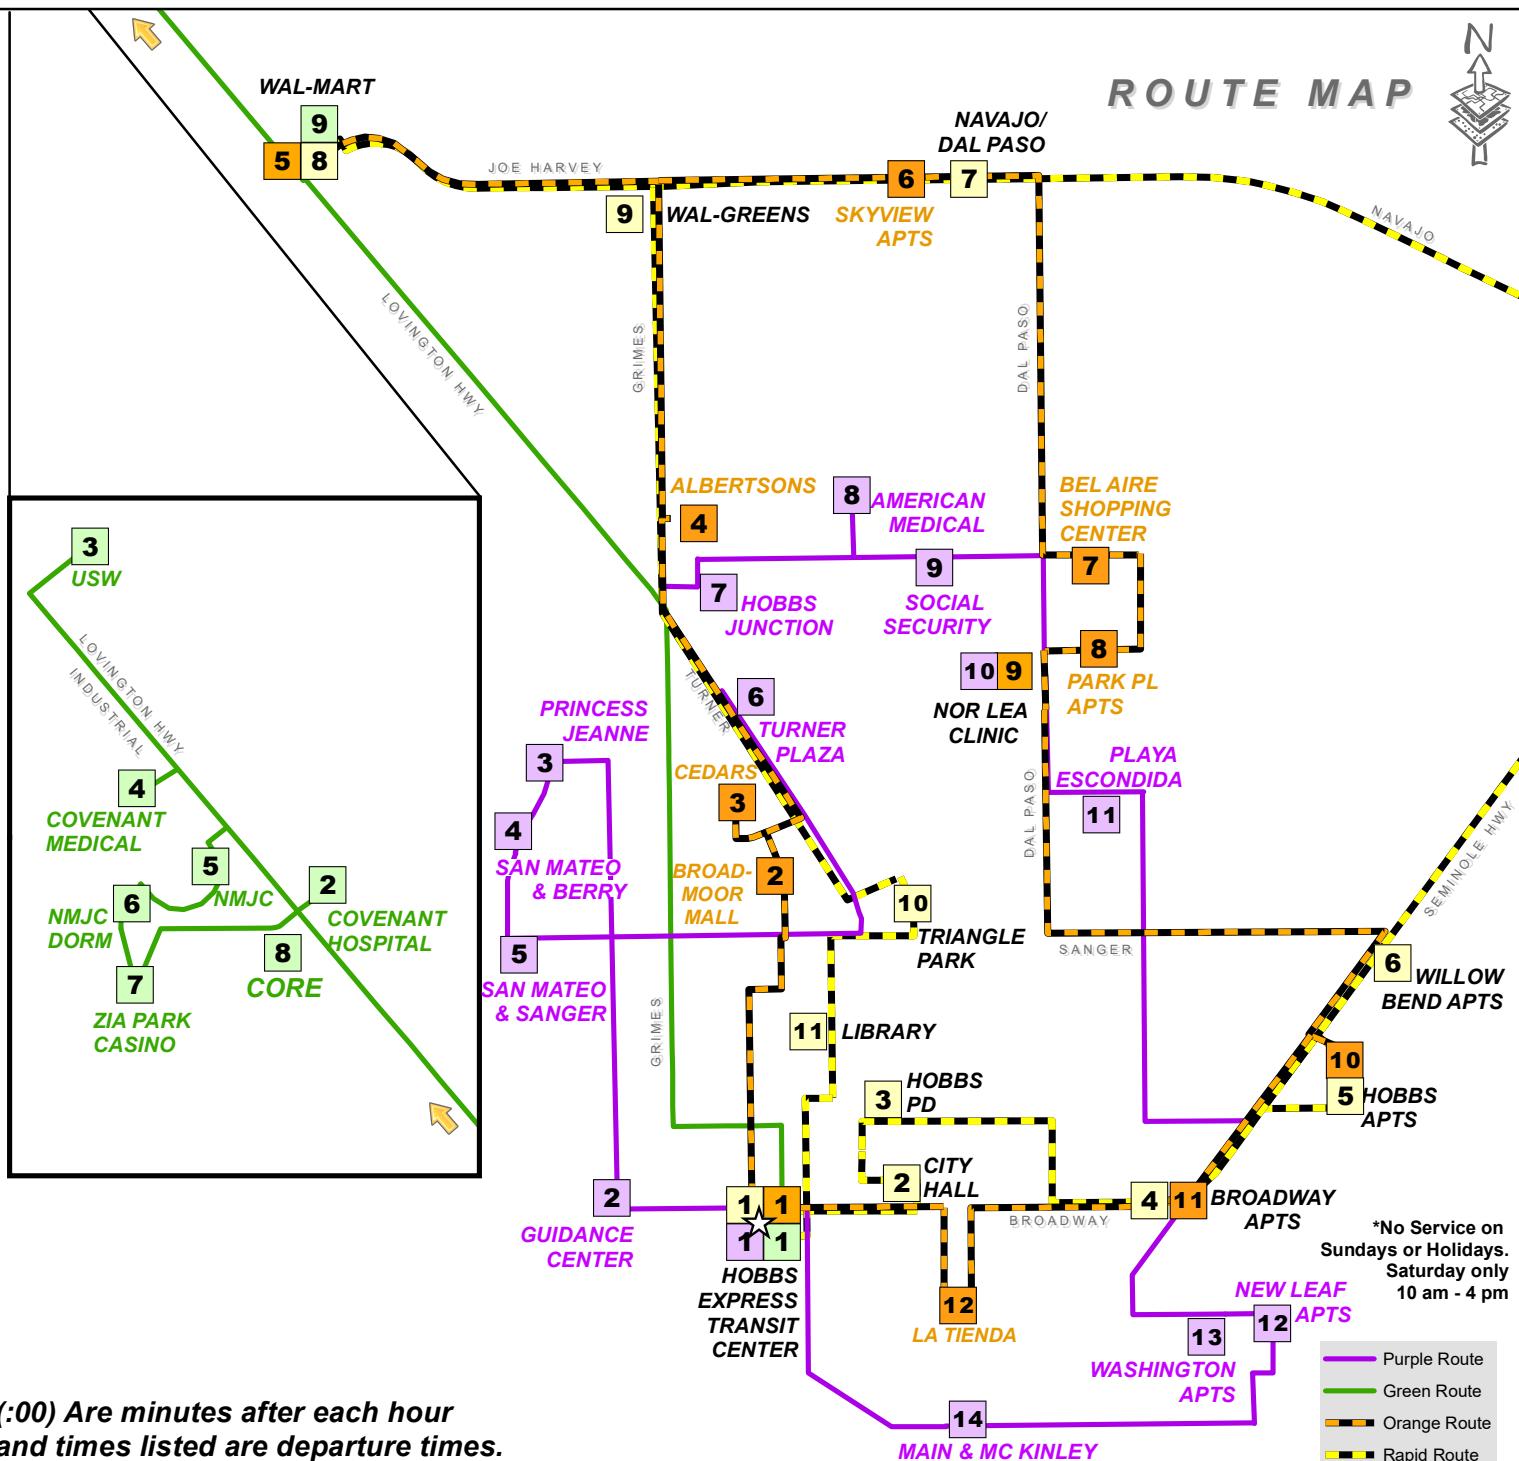

# ROUTE MAP

\*No Service on Sundays or Holidays. Saturday only 10 am - 4 pm

- Purple Route
- Green Route
- Orange Route
- Rapid Route

(:00) Are minutes after each hour and times listed are departure times.

Routes may be subject to delays due to weather, road closures and traffic.